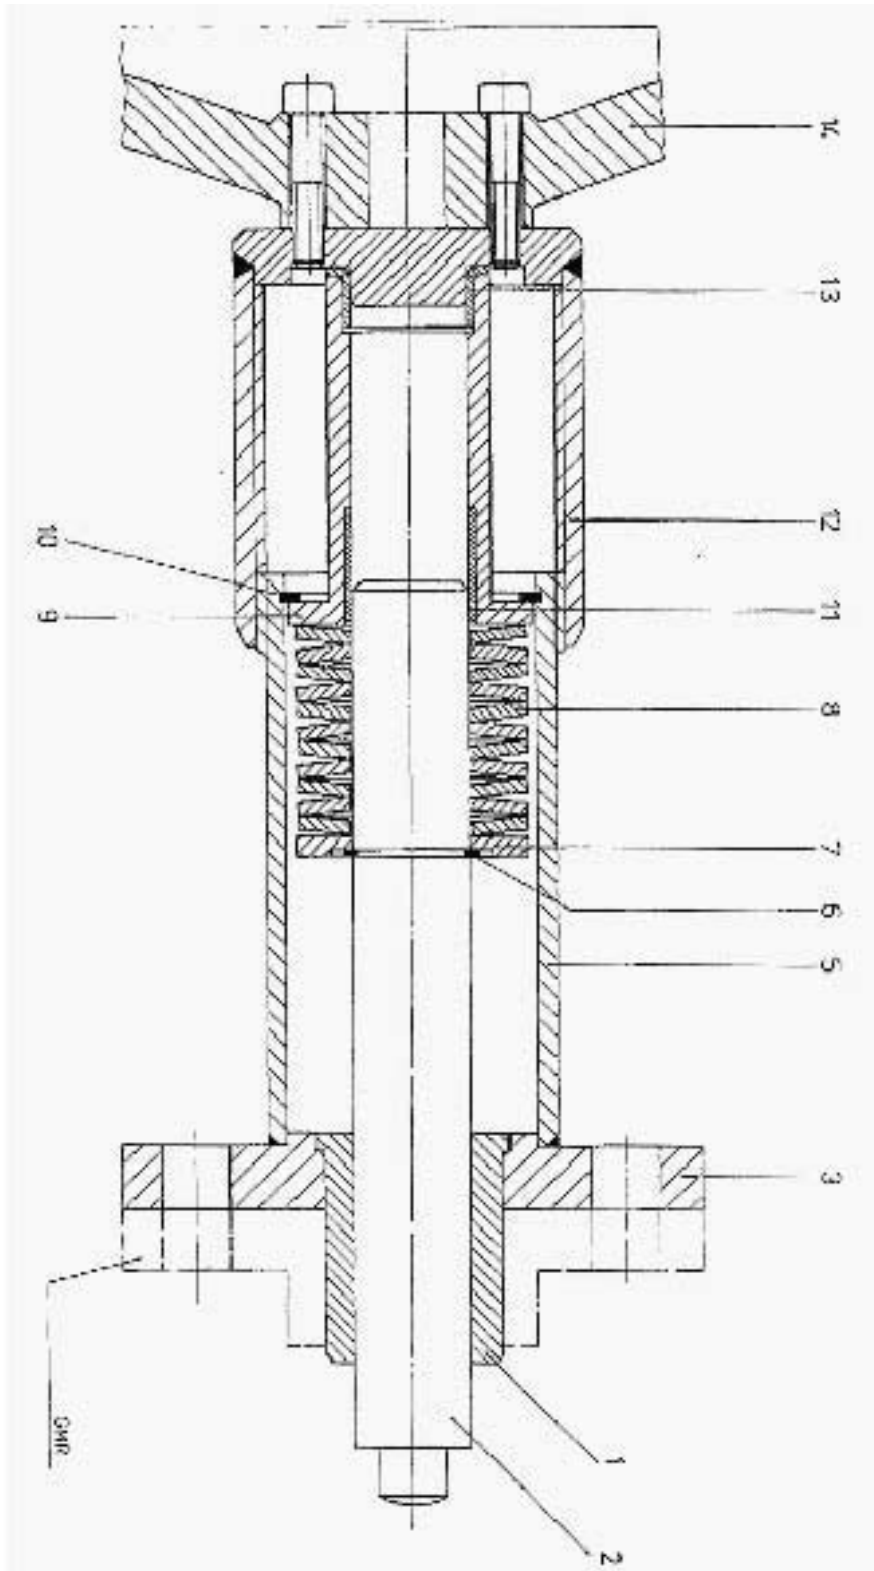

# GMRW Disc Brake Caliper Mechanically Applied, Hand Operated

Nominal dimensions given

# GMRW Disc Brake Caliper - Mechanically Applied, Hand Operated

This Approval is in Accordance  
with Certificate number 850822  
Issue 03 Aug 2001  
© Twiflex 2001.