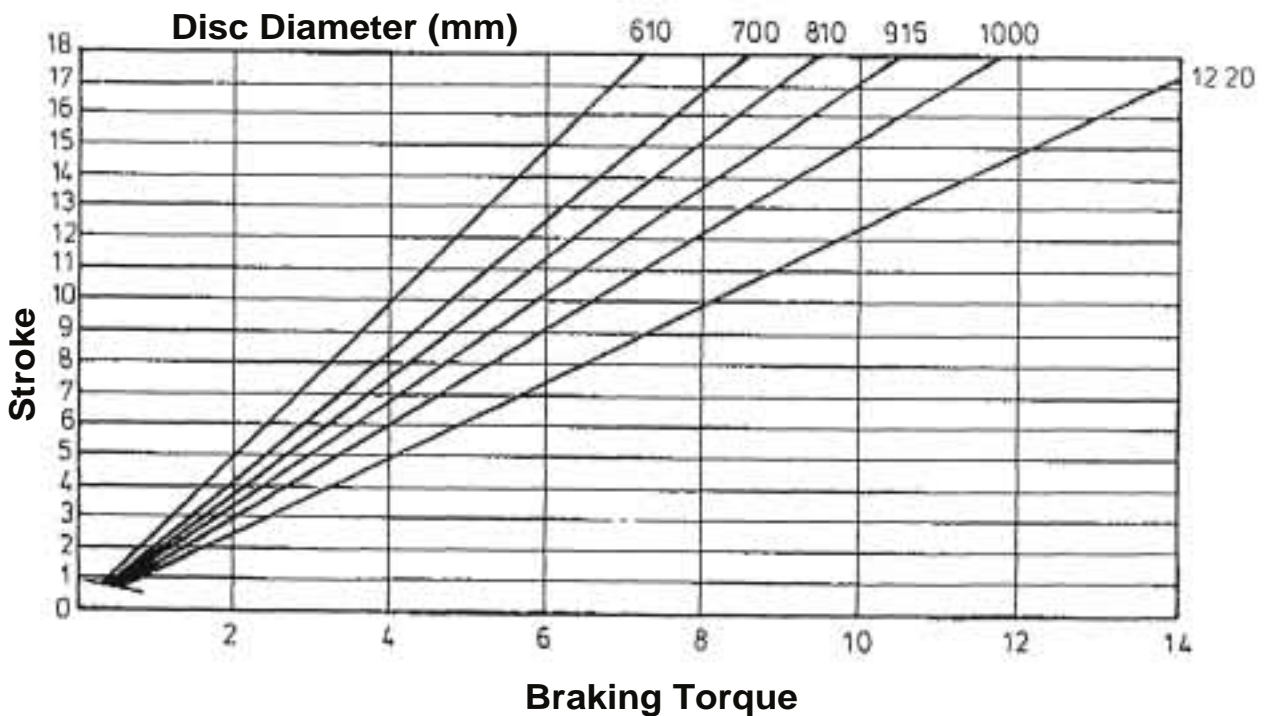

# GMRW Disc Brake Caliper Mechanically Applied, Hand Operated

Nominal dimensions given

# GMRW Disc Brake Caliper - Mechanically Applied, Hand Operated

This Approval is in Accordance  
with Certificate number 850822  
Issue 03 Aug 2001  
© Twiflex 2001.