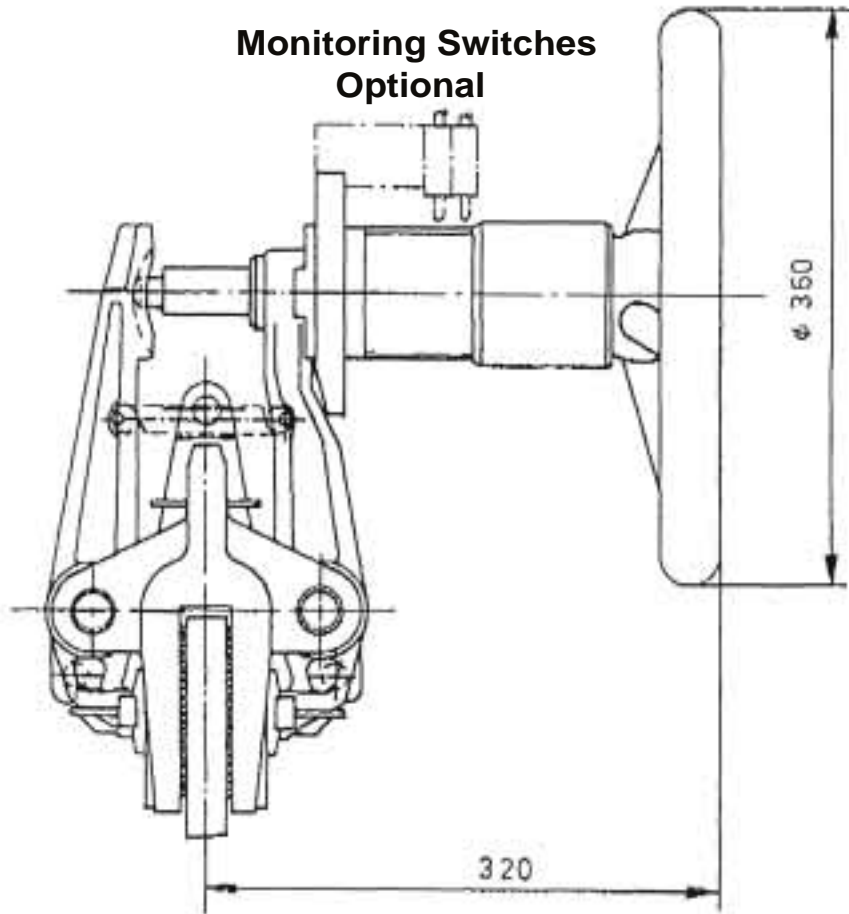

# GMRW Disc Brake Caliper Mechanically Applied, Hand Operated

Nominal dimensions given

# GMRW Disc Brake Caliper - Mechanically Applied, Hand Operated

This Approval is in Accordance  
with Certificate number 850822  
Issue 03 Aug 2001  
© Twiflex 2001.